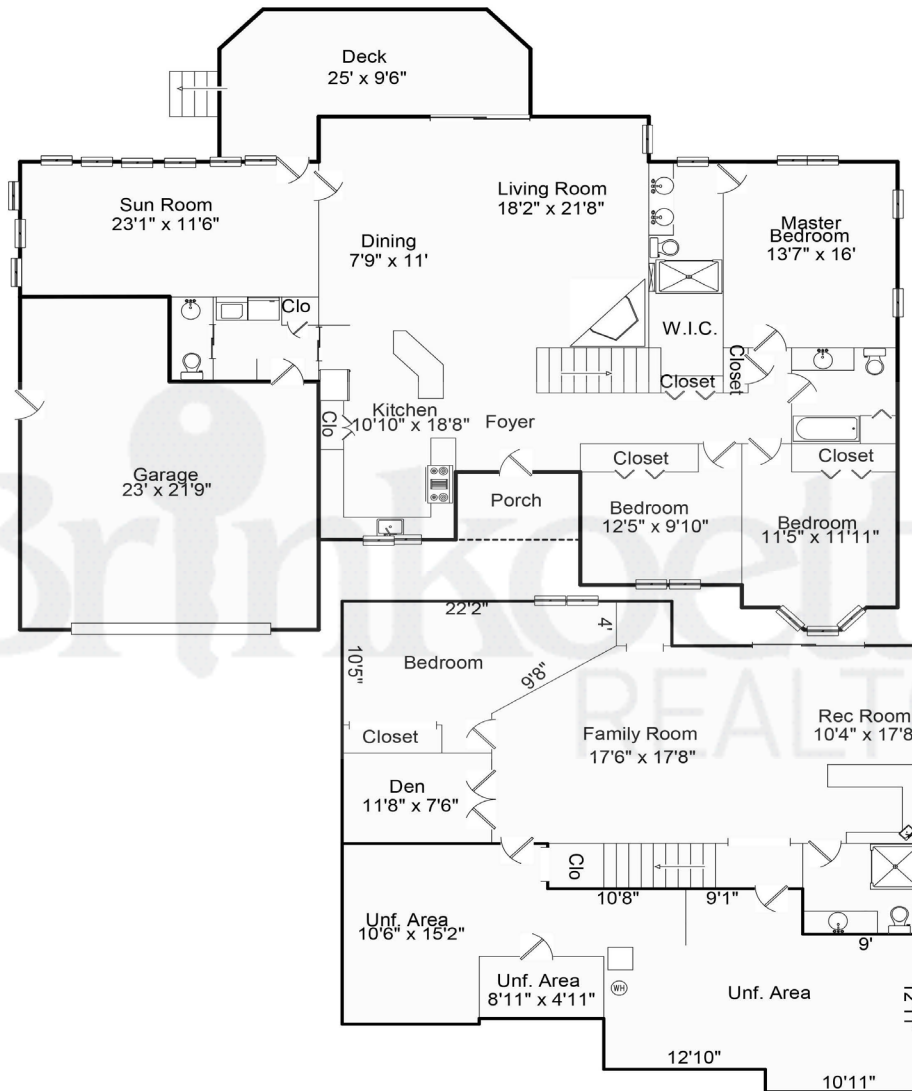

1190
WEDGEWOOD
COURT
OREANA, IL

See more at brinkoetter.com

About This Property

4 Beds

3.5 Baths

3,197 Sqft

0.52 Acres

2 Car Garage

THE PROPERTY DETAILS

Welcome to your dream ranch! This 4-bedroom, 3.5-bath beauty blends comfort, style, and functionality. Step into a gorgeous kitchen with stainless steel appliances and granite countertops, opening directly into the dining and living areas so the cook of the family never has to miss a moment with friends and family. The main-floor primary suite is complete with an ensuite bath and a walk-in closet. Enjoy the convenience of main-floor laundry and unwind in the sun-filled four-season room. Outside, a brand new back deck

overlooks the fenced backyard, perfect for summer BBQs, with a storage shed ready for all your gear. The brand new roof adds peace of mind for years to come. Downstairs, the fun continues with a spacious entertainment area featuring a large projector and screen alongside a bar, the ultimate hangout spot for movie nights and game days. This home is more than move-in ready... it's ready for you to start making memories!

THE PROPERTY FLOOR PLAN

Area:	Sq. Ft.
Main Level	2,119
Fin. Basement	1,078
Unf. Basement	708
Garage	618
Garage	257
Porch	60